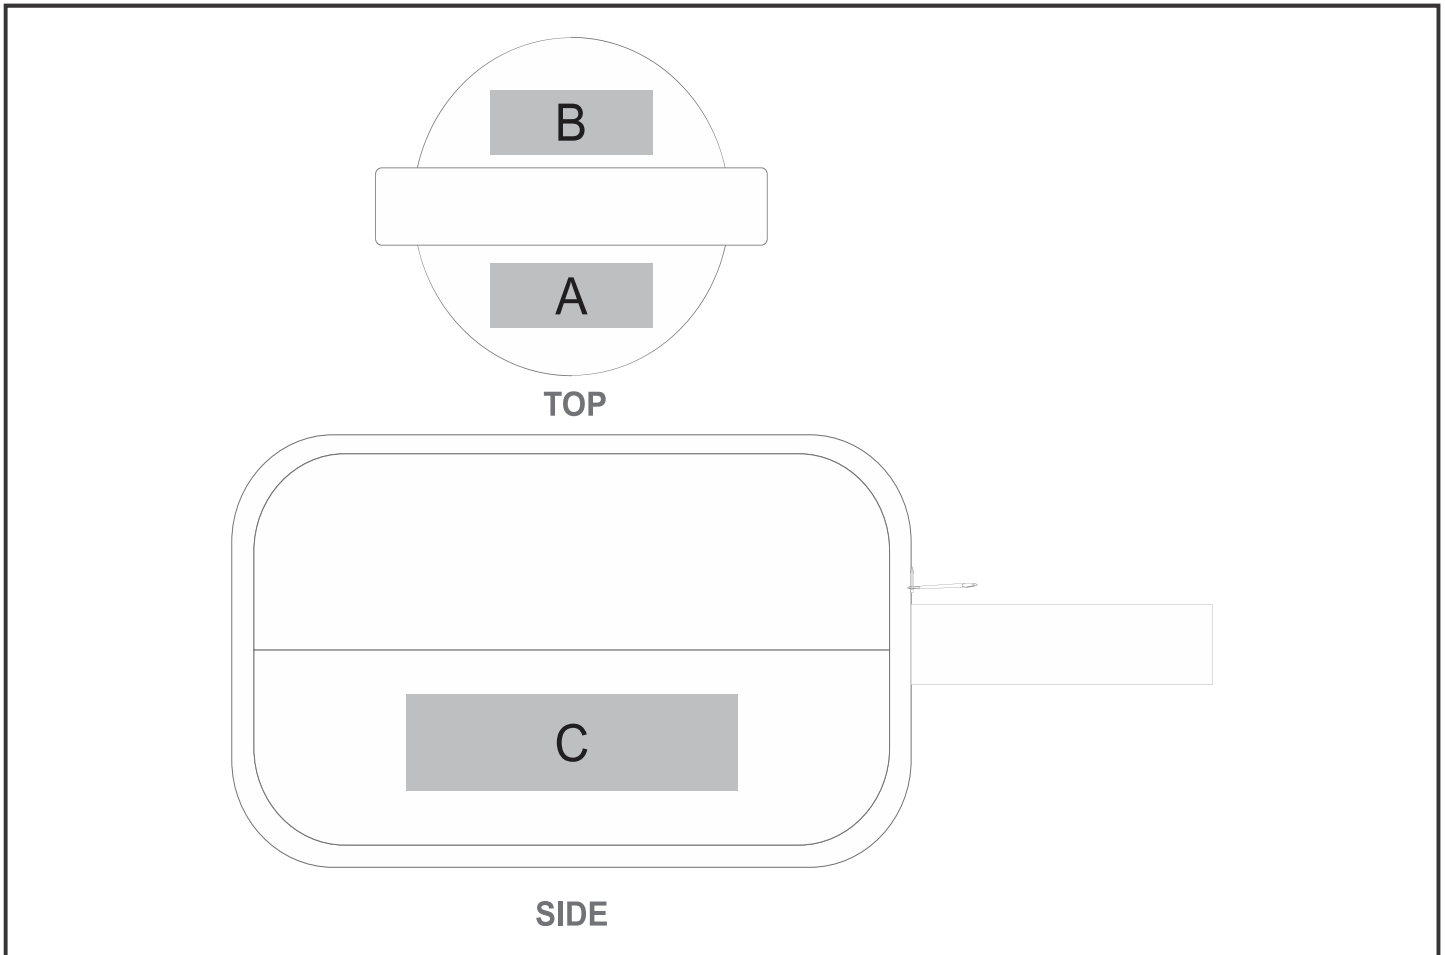

GF-EE-1143-B

Eva & Elm Aurora Bath Set

Need to know:

- **Laser Colour:** Tonal

- Due to tonal variations in the wood the laser engraving will vary from one item to the next and will likely vary in the same item.

Branding Options:

Position	Branding Method (Branding Code)	No. of Colours	Dimension
A	Laser Engraving (LC)	N/A	90mm wide x 90mm high
B	Laser Engraving (LC)	N/A	60mm wide x 20mm high
C	Screen Print (SB)	1 Colour	110mm wide x 30mm high